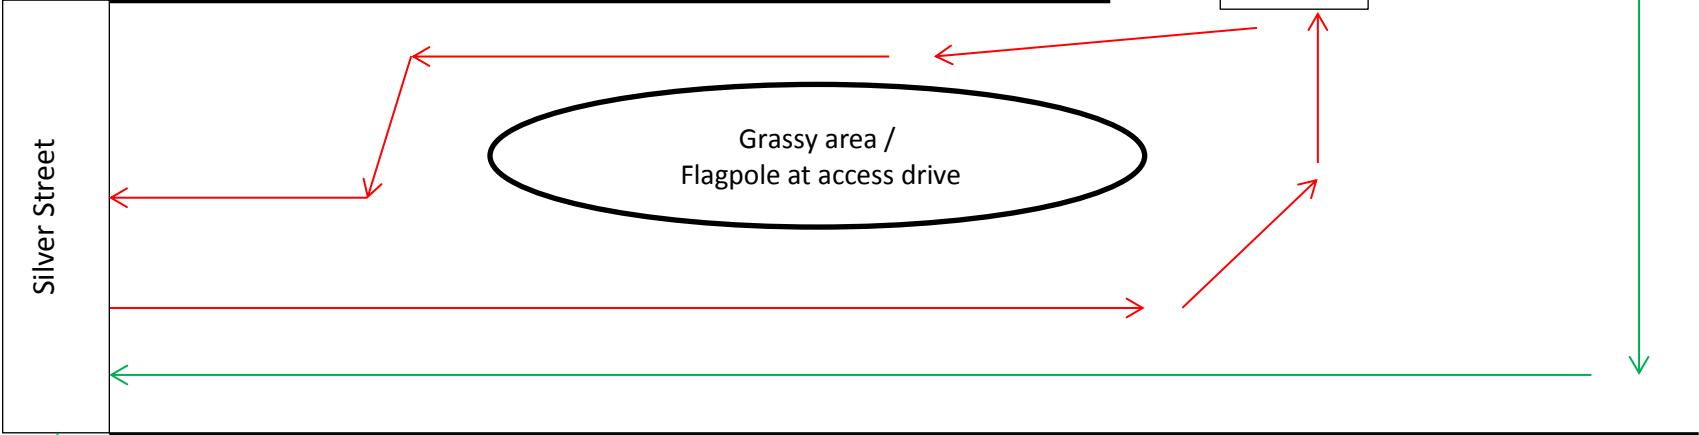

MAC AVENUE

Swim start  
8 25 meter lanes

TRANSITION AREA is completely fenced and immediately adjacent to the zero depth area of the swimming pool.

- Swimmers will swim/run out of pool into transition
- Bikers will exit transition at south gate following top of circle drive and return via access drive, entering transition at same gate/timing pad
- Runners will exit transition from the north, go east and south around outside of fence, and turn west to Silver

BIKE  
OUT  
& IN

RCRC White Squirrel Triathlon  
Transition Area