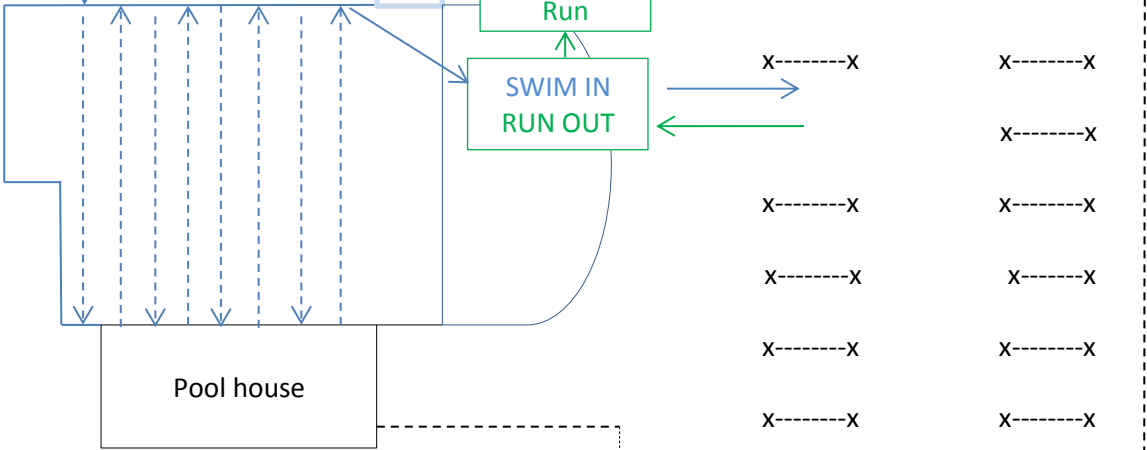

MAC AVENUE

Swim start  
8 25 meter lanes

TRANSITION AREA is completely fenced and immediately adjacent to the zero depth area of the swimming pool.

- Swimmers will swim/run out of pool into transition
- Bikers will exit transition at south gate following top of circle drive and return via access drive, entering transition at same gate/timing pad
- Runners will exit transition from the north, go east and south around outside of fence, and turn west to Silver

BIKE  
OUT  
& IN

RCRC White Squirrel Triathlon  
Transition Area