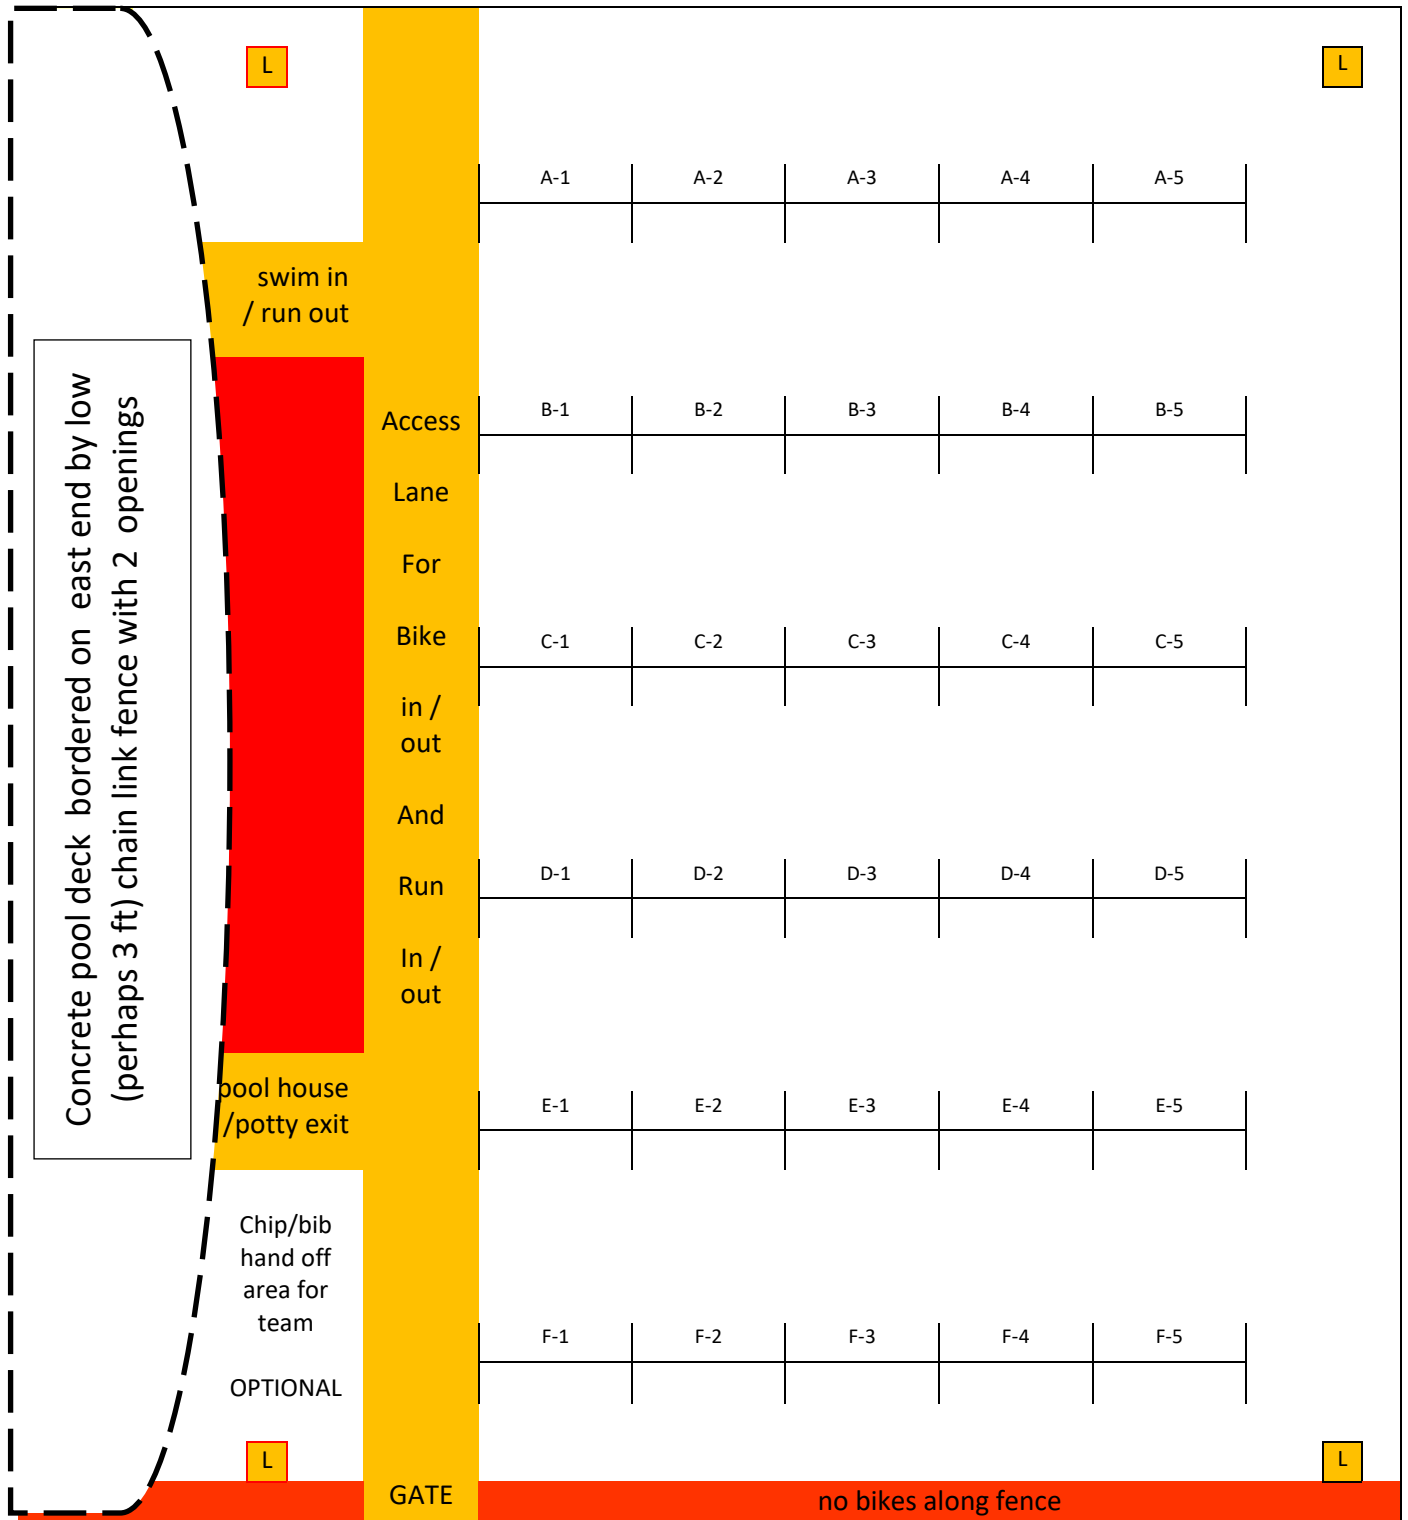

# RCRC White Squirrel Triathlon Transition Area Key

Overall area size 108' wide (N/S) by 117' deep (E/W) / (12 9' fence sections across by 13 9' fence sections tall)  
 Room for 30 12" bike racks with 6' between racks on horizontal axis  
 7 bikes per rack – alternate north/south orientation between bikes  
 Plus space on N-E fence areas (folks with their own stands like that area)  
**NO BIKES ON SOUTH OR WEST FENCE AREAS**